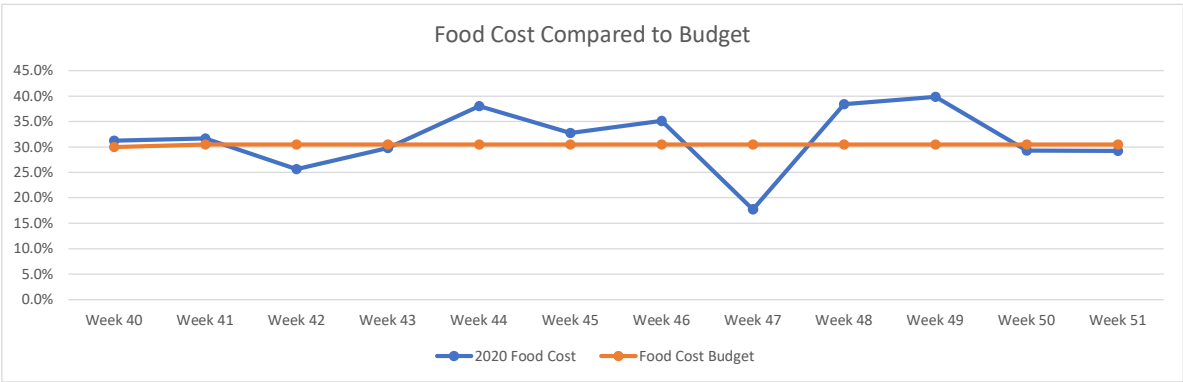

Vital Signs Charts - Last 12 Weeks

CWY - MarketPlace Grill

Vital Signs Charts - Last 12 Weeks

SDL - MarketPlace Grill

Vital Signs Charts - Last 12 Weeks

Carmines Pie House

Vital Signs Charts - Last 12 Weeks

Docs Fish Camp & Grill

Vital Signs Charts - Last 12 Weeks

Hamburger Inn Diner

Vital Signs Charts - Last 12 Weeks

Joes Italian

Vital Signs Charts - Last 12 Weeks

Lolas Burger & Tequila Bar

Vital Signs Charts - Last 12 Weeks

Malibu Beach Grill

Vital Signs Charts - Last 12 Weeks

Monterey Grill

Vital Signs Charts - Last 12 Weeks

Moon Dog Pie House

Vital Signs Charts - Last 12 Weeks

Noca Eatery-Roswell

Vital Signs Charts - Last 12 Weeks

Sono Sushi Restaurant & Bar

Vital Signs Charts - Last 12 Weeks

Zest Restaurant