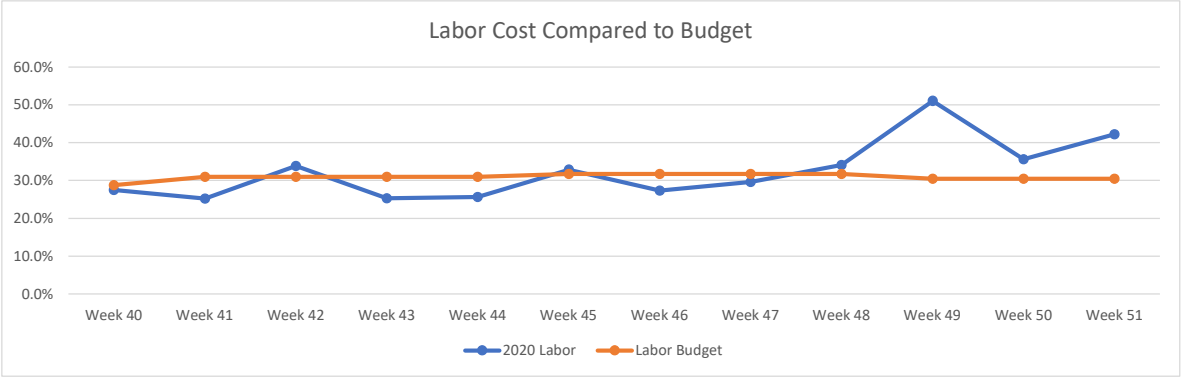

Docs Fish Camp & Grill

Vital Signs Charts - Last 12 Weeks

Hamburger Inn Diner

Vital Signs Charts - Last 12 Weeks

Joes Italian

Vital Signs Charts - Last 12 Weeks

Lolas Burger & Tequila Bar

Vital Signs Charts - Last 12 Weeks

Malibu Beach Grill

Vital Signs Charts - Last 12 Weeks

Monterey Grill

Vital Signs Charts - Last 12 Weeks

Moon Dog Pie House

Vital Signs Charts - Last 12 Weeks

Noca Eatery-Roswell

Vital Signs Charts - Last 12 Weeks

Sono Sushi Restaurant & Bar

Vital Signs Charts - Last 12 Weeks

Zest Restaurant