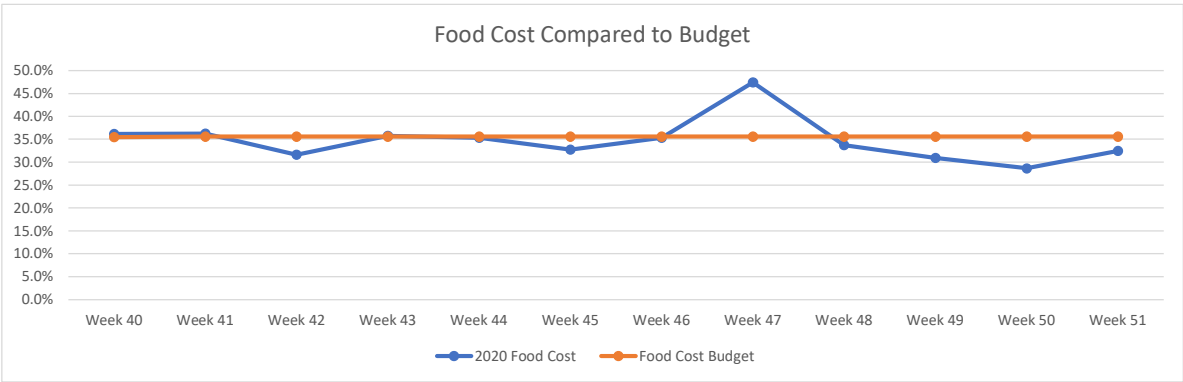

Vital Signs Charts - Last 12 Weeks

CWY - MarketPlace Grill

Vital Signs Charts - Last 12 Weeks

SDL - MarketPlace Grill

Vital Signs Charts - Last 12 Weeks

Carmines Pie House

Vital Signs Charts - Last 12 Weeks

Docs Fish Camp & Grill

Vital Signs Charts - Last 12 Weeks

Hamburger Inn Diner

Vital Signs Charts - Last 12 Weeks

Joes Italian

Vital Signs Charts - Last 12 Weeks

Lolas Burger & Tequila Bar

Vital Signs Charts - Last 12 Weeks

Malibu Beach Grill

Vital Signs Charts - Last 12 Weeks

Monterey Grill

Vital Signs Charts - Last 12 Weeks

Moon Dog Pie House

Vital Signs Charts - Last 12 Weeks

Noca Eatery-Roswell

Vital Signs Charts - Last 12 Weeks

Sono Sushi Restaurant & Bar

Vital Signs Charts - Last 12 Weeks

Zest Restaurant