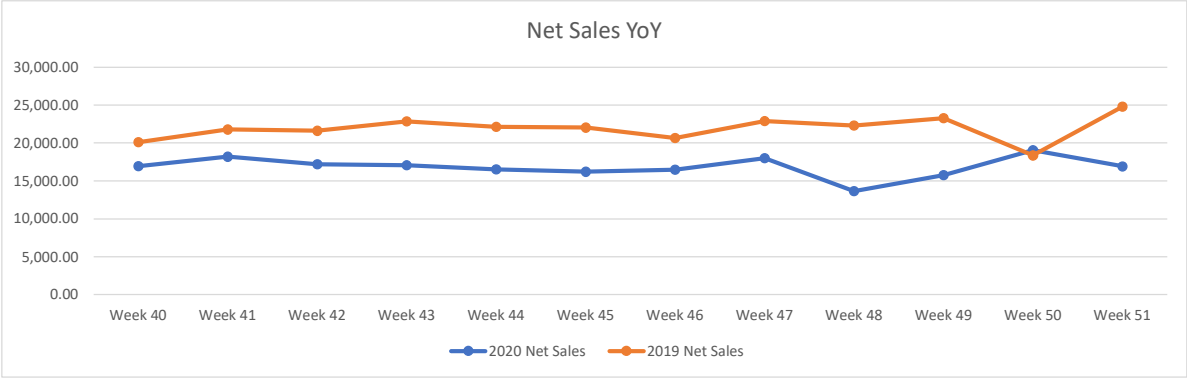

Vital Signs Charts - Last 12 Weeks

CWY - MarketPlace Grill

Vital Signs Charts - Last 12 Weeks

SDL - MarketPlace Grill

Vital Signs Charts - Last 12 Weeks

Carmines Pie House

Vital Signs Charts - Last 12 Weeks

Docs Fish Camp & Grill

Vital Signs Charts - Last 12 Weeks

Hamburger Inn Diner

Vital Signs Charts - Last 12 Weeks

Joes Italian

Vital Signs Charts - Last 12 Weeks

Lolas Burger & Tequila Bar

Vital Signs Charts - Last 12 Weeks

Malibu Beach Grill

Vital Signs Charts - Last 12 Weeks

Monterey Grill

Vital Signs Charts - Last 12 Weeks

Moon Dog Pie House

Vital Signs Charts - Last 12 Weeks

Noca Eatery-Roswell

Vital Signs Charts - Last 12 Weeks

Sono Sushi Restaurant & Bar

Vital Signs Charts - Last 12 Weeks

Zest Restaurant