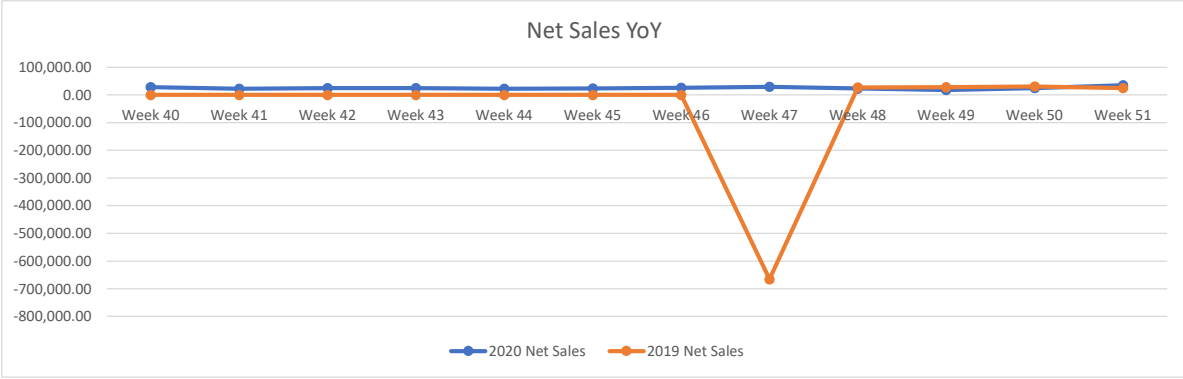

Vital Signs Charts - Last 12 Weeks

CWY - MarketPlace Grill

Vital Signs Charts - Last 12 Weeks

SDL - MarketPlace Grill

Vital Signs Charts - Last 12 Weeks

Carmines Pie House

Vital Signs Charts - Last 12 Weeks

Docs Fish Camp & Grill

Vital Signs Charts - Last 12 Weeks

Hamburger Inn Diner

Vital Signs Charts - Last 12 Weeks

Joes Italian

Vital Signs Charts - Last 12 Weeks

Lolas Burger & Tequila Bar

Vital Signs Charts - Last 12 Weeks

Malibu Beach Grill

Vital Signs Charts - Last 12 Weeks

Monterey Grill

Vital Signs Charts - Last 12 Weeks

Moon Dog Pie House

Vital Signs Charts - Last 12 Weeks

Noca Eatery-Roswell

Vital Signs Charts - Last 12 Weeks

Sono Sushi Restaurant & Bar

Vital Signs Charts - Last 12 Weeks

Zest Restaurant