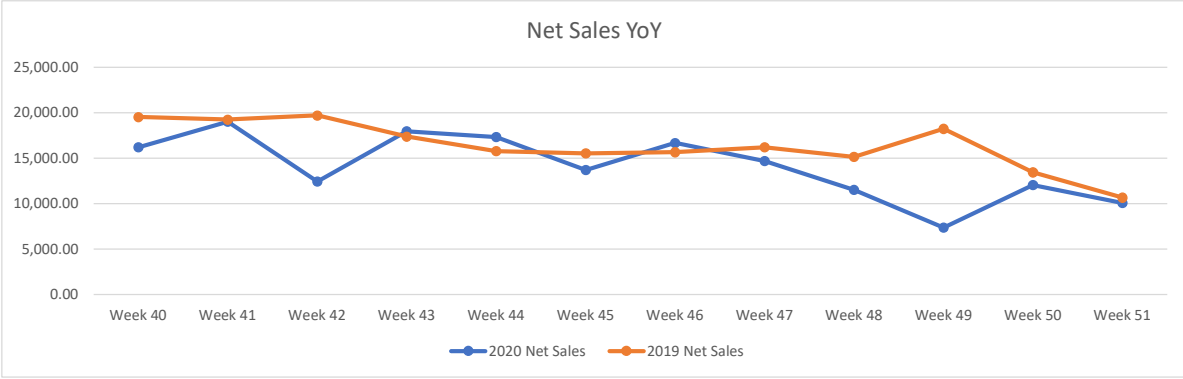

Docs Fish Camp & Grill

Vital Signs Charts - Last 12 Weeks

Hamburger Inn Diner

Vital Signs Charts - Last 12 Weeks

Joes Italian

Vital Signs Charts - Last 12 Weeks

Lolas Burger & Tequila Bar

Vital Signs Charts - Last 12 Weeks

Malibu Beach Grill

Vital Signs Charts - Last 12 Weeks

Monterey Grill

Vital Signs Charts - Last 12 Weeks

Moon Dog Pie House

Vital Signs Charts - Last 12 Weeks

Noca Eatery-Roswell

Vital Signs Charts - Last 12 Weeks

Sono Sushi Restaurant & Bar

Vital Signs Charts - Last 12 Weeks

Zest Restaurant