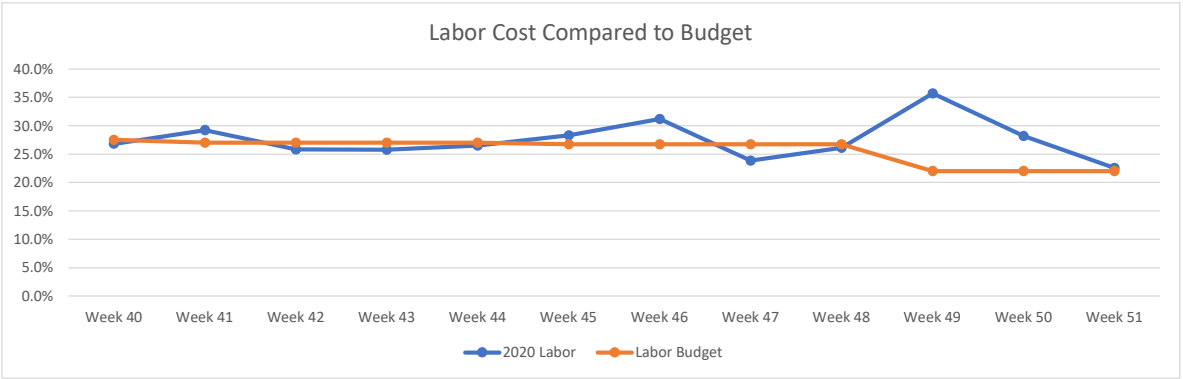

Vital Signs Charts - Last 12 Weeks

CWY - MarketPlace Grill

Vital Signs Charts - Last 12 Weeks

SDL - MarketPlace Grill

Vital Signs Charts - Last 12 Weeks

Carmines Pie House

Vital Signs Charts - Last 12 Weeks

Docs Fish Camp & Grill

Vital Signs Charts - Last 12 Weeks

Hamburger Inn Diner

Vital Signs Charts - Last 12 Weeks

Joes Italian

Vital Signs Charts - Last 12 Weeks

Lolas Burger & Tequila Bar

Vital Signs Charts - Last 12 Weeks

Malibu Beach Grill

Vital Signs Charts - Last 12 Weeks

Monterey Grill

Vital Signs Charts - Last 12 Weeks

Moon Dog Pie House

Vital Signs Charts - Last 12 Weeks

Noca Eatery-Roswell

Vital Signs Charts - Last 12 Weeks

Sono Sushi Restaurant & Bar

Vital Signs Charts - Last 12 Weeks

Zest Restaurant