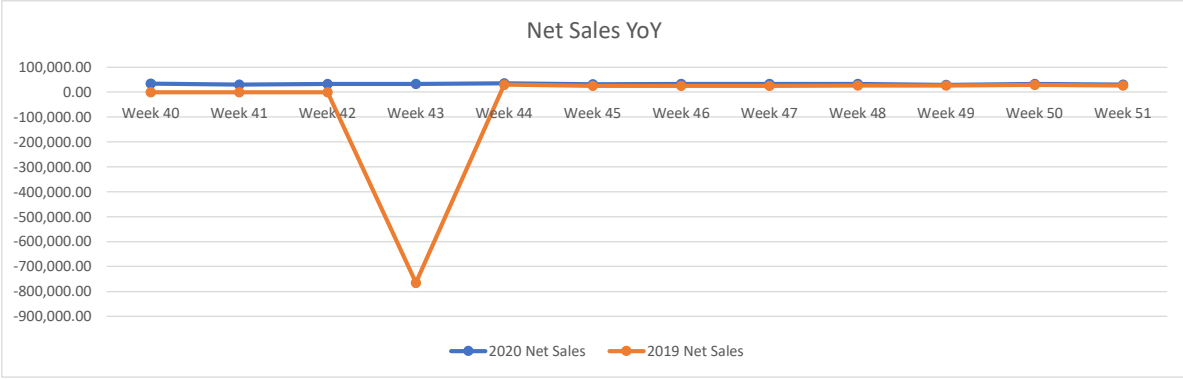

Docs Fish Camp & Grill

Vital Signs Charts - Last 12 Weeks

Hamburger Inn Diner

Vital Signs Charts - Last 12 Weeks

Joes Italian

Vital Signs Charts - Last 12 Weeks

Lolas Burger & Tequila Bar

Vital Signs Charts - Last 12 Weeks

Malibu Beach Grill

Vital Signs Charts - Last 12 Weeks

Monterey Grill

Vital Signs Charts - Last 12 Weeks

Moon Dog Pie House

Vital Signs Charts - Last 12 Weeks

Noca Eatery-Roswell

Vital Signs Charts - Last 12 Weeks

Sono Sushi Restaurant & Bar

Vital Signs Charts - Last 12 Weeks

Zest Restaurant