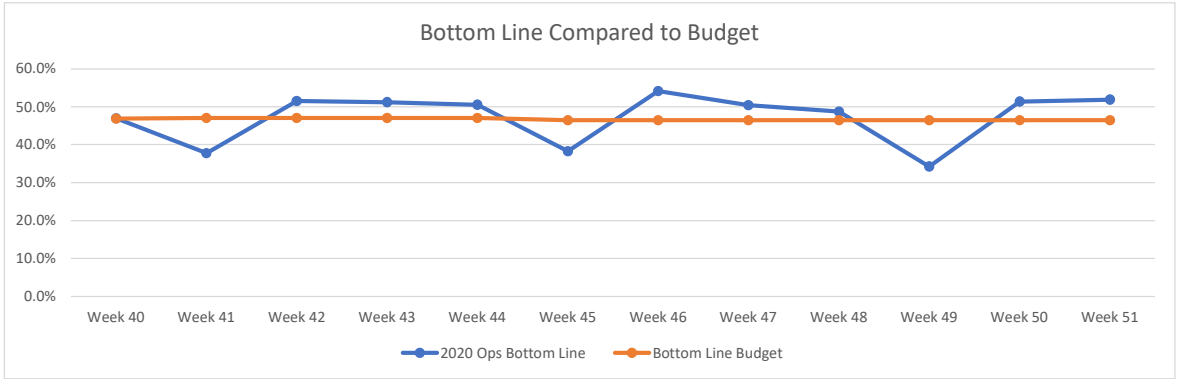

Vital Signs Charts - Last 12 Weeks

CWY - MarketPlace Grill

Vital Signs Charts - Last 12 Weeks

SDL - MarketPlace Grill

Vital Signs Charts - Last 12 Weeks

Carmines Pie House

Vital Signs Charts - Last 12 Weeks

Docs Fish Camp & Grill

Vital Signs Charts - Last 12 Weeks

Hamburger Inn Diner

Vital Signs Charts - Last 12 Weeks

Joes Italian

Vital Signs Charts - Last 12 Weeks

Lolas Burger & Tequila Bar

Vital Signs Charts - Last 12 Weeks

Malibu Beach Grill

Vital Signs Charts - Last 12 Weeks

Monterey Grill

Vital Signs Charts - Last 12 Weeks

Moon Dog Pie House

Vital Signs Charts - Last 12 Weeks

Noca Eatery-Roswell

Vital Signs Charts - Last 12 Weeks