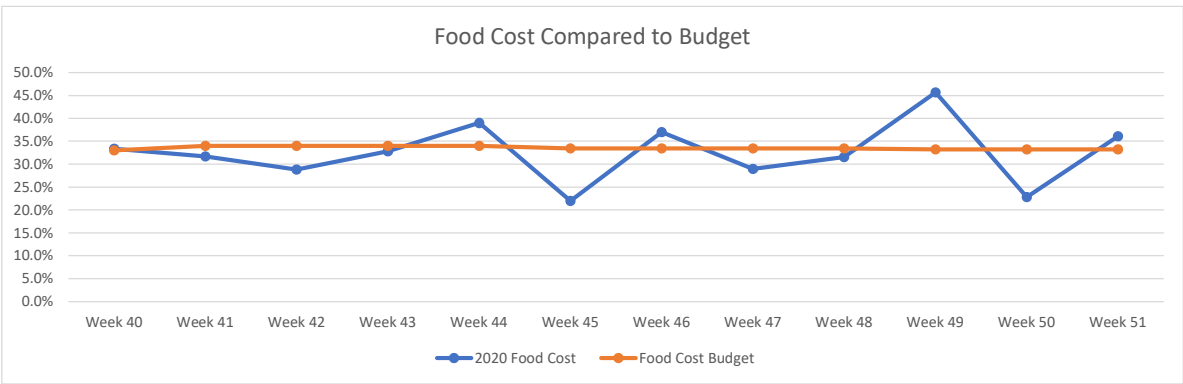

Vital Signs Charts - Last 12 Weeks

CWY - MarketPlace Grill

Vital Signs Charts - Last 12 Weeks

SDL - MarketPlace Grill

Vital Signs Charts - Last 12 Weeks

Carmines Pie House

Vital Signs Charts - Last 12 Weeks

Docs Fish Camp & Grill

Vital Signs Charts - Last 12 Weeks

Hamburger Inn Diner

Vital Signs Charts - Last 12 Weeks

Joes Italian

Vital Signs Charts - Last 12 Weeks

Lolas Burger & Tequila Bar

Vital Signs Charts - Last 12 Weeks

Malibu Beach Grill

Vital Signs Charts - Last 12 Weeks

Monterey Grill

Vital Signs Charts - Last 12 Weeks

Moon Dog Pie House

Vital Signs Charts - Last 12 Weeks

Noca Eatery-Roswell

Vital Signs Charts - Last 12 Weeks