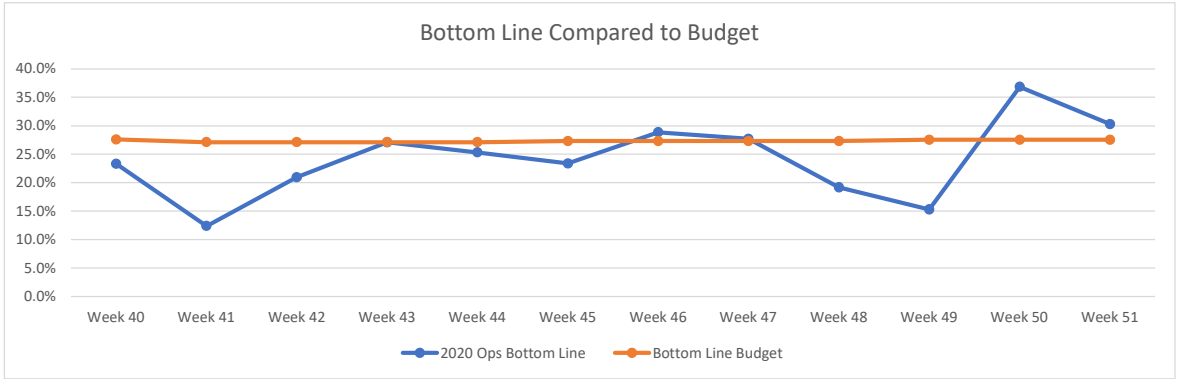

Vital Signs Charts - Last 12 Weeks

CWY - MarketPlace Grill

Vital Signs Charts - Last 12 Weeks

SDL - MarketPlace Grill

Vital Signs Charts - Last 12 Weeks

Carmines Pie House

Vital Signs Charts - Last 12 Weeks

Docs Fish Camp & Grill

Vital Signs Charts - Last 12 Weeks

Hamburger Inn Diner

Vital Signs Charts - Last 12 Weeks

Joes Italian

Vital Signs Charts - Last 12 Weeks

Lolas Burger & Tequila Bar

Vital Signs Charts - Last 12 Weeks

Malibu Beach Grill

Vital Signs Charts - Last 12 Weeks

Monterey Grill

Vital Signs Charts - Last 12 Weeks

Moon Dog Pie House

Vital Signs Charts - Last 12 Weeks

Noca Eatery-Roswell

Vital Signs Charts - Last 12 Weeks

Sono Sushi Restaurant & Bar

Vital Signs Charts - Last 12 Weeks

Zest Restaurant