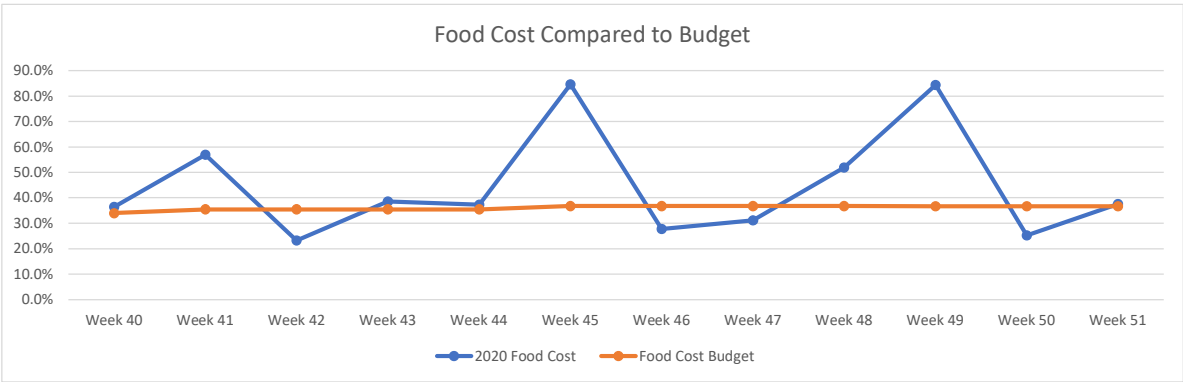

Docs Fish Camp & Grill

Vital Signs Charts - Last 12 Weeks

Hamburger Inn Diner

Vital Signs Charts - Last 12 Weeks

Joes Italian

Vital Signs Charts - Last 12 Weeks

Lolas Burger & Tequila Bar

Vital Signs Charts - Last 12 Weeks

Malibu Beach Grill

Vital Signs Charts - Last 12 Weeks

Monterey Grill

Vital Signs Charts - Last 12 Weeks

Moon Dog Pie House

Vital Signs Charts - Last 12 Weeks

Noca Eatery-Roswell

Vital Signs Charts - Last 12 Weeks

Sono Sushi Restaurant & Bar

Vital Signs Charts - Last 12 Weeks

Zest Restaurant