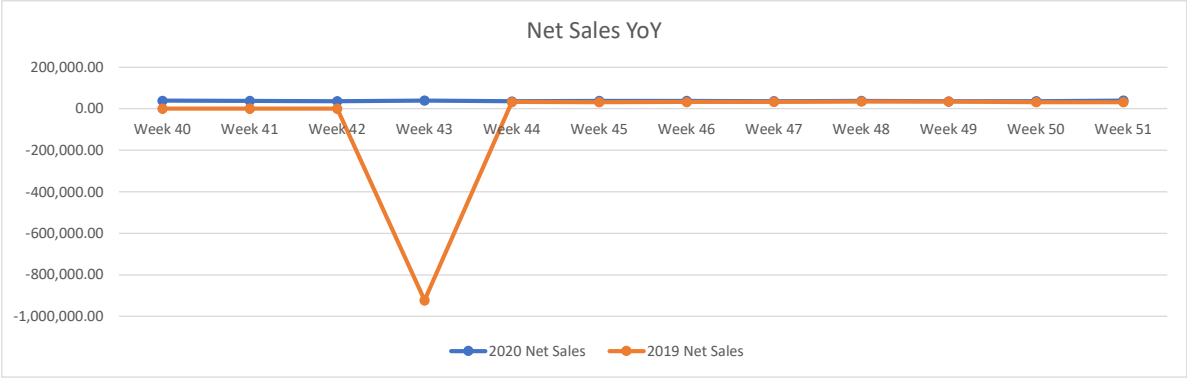

Vital Signs Charts - Last 12 Weeks

CWY - MarketPlace Grill

Vital Signs Charts - Last 12 Weeks

SDL - MarketPlace Grill

Vital Signs Charts - Last 12 Weeks

Carmines Pie House

Vital Signs Charts - Last 12 Weeks

Docs Fish Camp & Grill

Vital Signs Charts - Last 12 Weeks

Hamburger Inn Diner

Vital Signs Charts - Last 12 Weeks

Joes Italian

Vital Signs Charts - Last 12 Weeks

Lolas Burger & Tequila Bar

Vital Signs Charts - Last 12 Weeks

Malibu Beach Grill

Vital Signs Charts - Last 12 Weeks

Monterey Grill

Vital Signs Charts - Last 12 Weeks

Moon Dog Pie House

Vital Signs Charts - Last 12 Weeks

Noca Eatery-Roswell

Vital Signs Charts - Last 12 Weeks