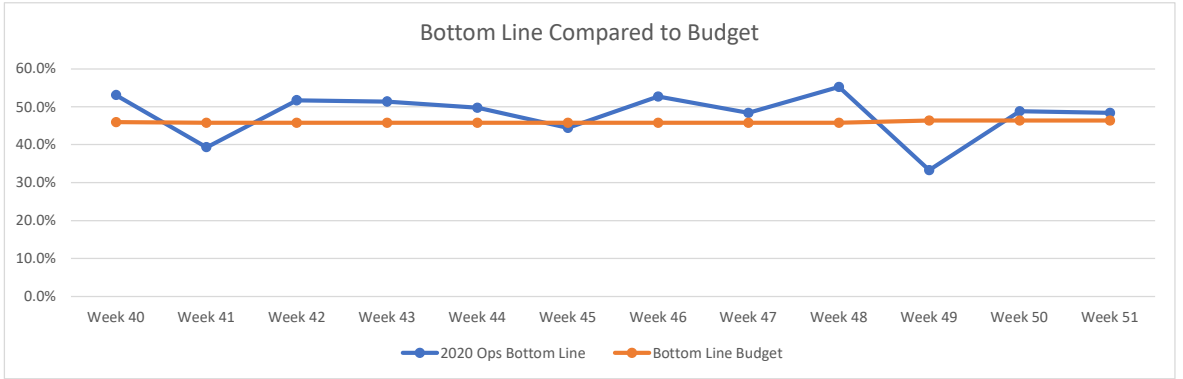

Docs Fish Camp & Grill

Vital Signs Charts - Last 12 Weeks

Hamburger Inn Diner

Vital Signs Charts - Last 12 Weeks

Joes Italian

Vital Signs Charts - Last 12 Weeks

Lolas Burger & Tequila Bar

Vital Signs Charts - Last 12 Weeks

Malibu Beach Grill

Vital Signs Charts - Last 12 Weeks

Monterey Grill

Vital Signs Charts - Last 12 Weeks

Moon Dog Pie House

Vital Signs Charts - Last 12 Weeks

Noca Eatery-Roswell

Vital Signs Charts - Last 12 Weeks

Sono Sushi Restaurant & Bar

Vital Signs Charts - Last 12 Weeks

Zest Restaurant