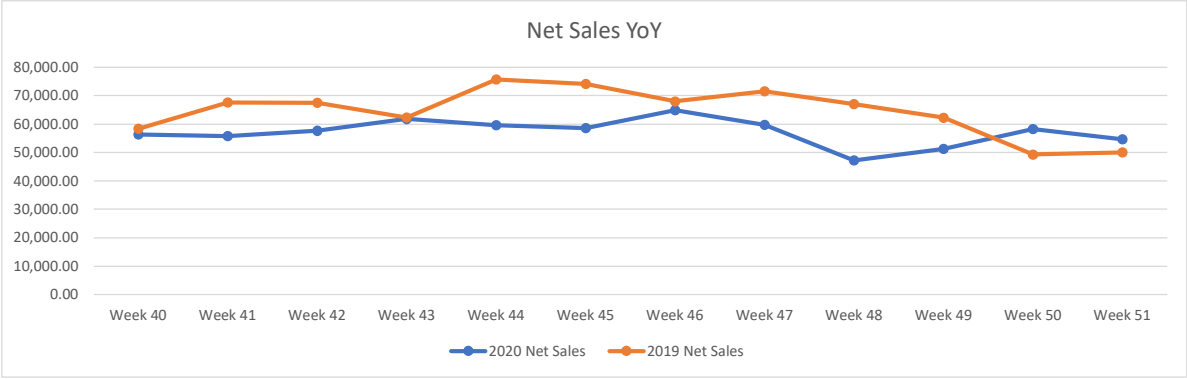

Vital Signs Charts - Last 12 Weeks

CWY - MarketPlace Grill

Vital Signs Charts - Last 12 Weeks

SDL - MarketPlace Grill

Vital Signs Charts - Last 12 Weeks

Carmines Pie House

Vital Signs Charts - Last 12 Weeks

Docs Fish Camp & Grill

Vital Signs Charts - Last 12 Weeks

Hamburger Inn Diner

Vital Signs Charts - Last 12 Weeks

Joes Italian

Vital Signs Charts - Last 12 Weeks

Lolas Burger & Tequila Bar

Vital Signs Charts - Last 12 Weeks

Malibu Beach Grill

Vital Signs Charts - Last 12 Weeks

Monterey Grill

Vital Signs Charts - Last 12 Weeks

Moon Dog Pie House

Vital Signs Charts - Last 12 Weeks

Noca Eatery-Roswell

Vital Signs Charts - Last 12 Weeks