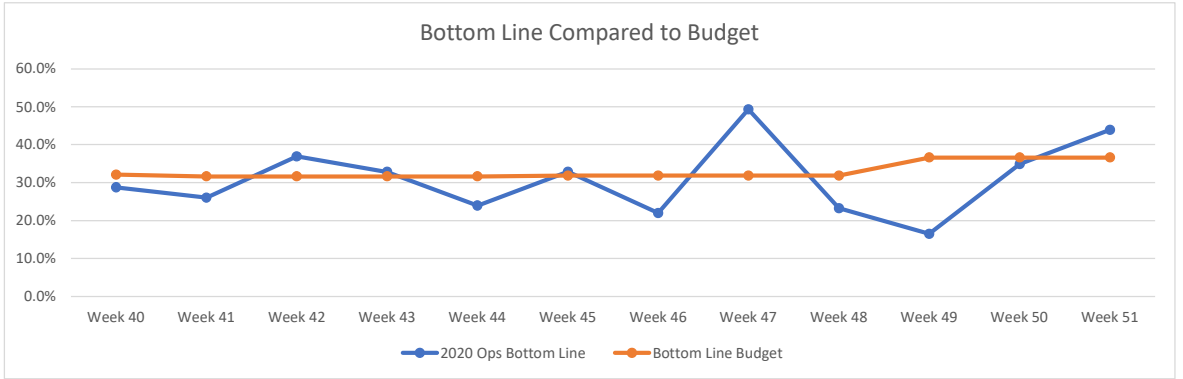

Vital Signs Charts - Last 12 Weeks

CWY - MarketPlace Grill

Vital Signs Charts - Last 12 Weeks

SDL - MarketPlace Grill

Vital Signs Charts - Last 12 Weeks

Carmines Pie House

Vital Signs Charts - Last 12 Weeks

Docs Fish Camp & Grill

Vital Signs Charts - Last 12 Weeks

Hamburger Inn Diner

Vital Signs Charts - Last 12 Weeks

Joes Italian

Vital Signs Charts - Last 12 Weeks

Lolas Burger & Tequila Bar

Vital Signs Charts - Last 12 Weeks

Malibu Beach Grill

Vital Signs Charts - Last 12 Weeks

Monterey Grill

Vital Signs Charts - Last 12 Weeks

Moon Dog Pie House

Vital Signs Charts - Last 12 Weeks

Noca Eatery-Roswell

Vital Signs Charts - Last 12 Weeks

Sono Sushi Restaurant & Bar

Vital Signs Charts - Last 12 Weeks

Zest Restaurant