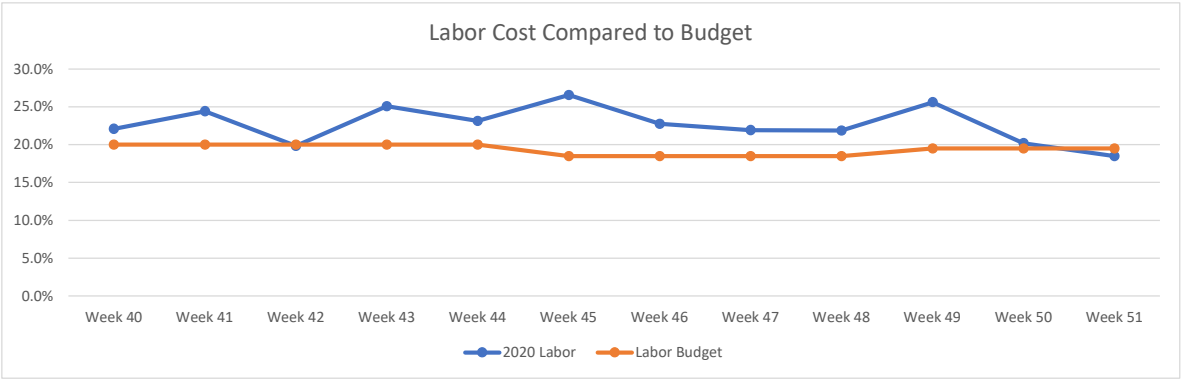

Vital Signs Charts - Last 12 Weeks

CWY - MarketPlace Grill

Vital Signs Charts - Last 12 Weeks

SDL - MarketPlace Grill

Vital Signs Charts - Last 12 Weeks

Carmines Pie House

Vital Signs Charts - Last 12 Weeks

Docs Fish Camp & Grill

Vital Signs Charts - Last 12 Weeks

Hamburger Inn Diner

Vital Signs Charts - Last 12 Weeks

Joes Italian

Vital Signs Charts - Last 12 Weeks

Lolas Burger & Tequila Bar

Vital Signs Charts - Last 12 Weeks

Malibu Beach Grill

Vital Signs Charts - Last 12 Weeks

Monterey Grill

Vital Signs Charts - Last 12 Weeks

Moon Dog Pie House

Vital Signs Charts - Last 12 Weeks

Noca Eatery-Roswell

Vital Signs Charts - Last 12 Weeks

Sono Sushi Restaurant & Bar

Vital Signs Charts - Last 12 Weeks

Zest Restaurant