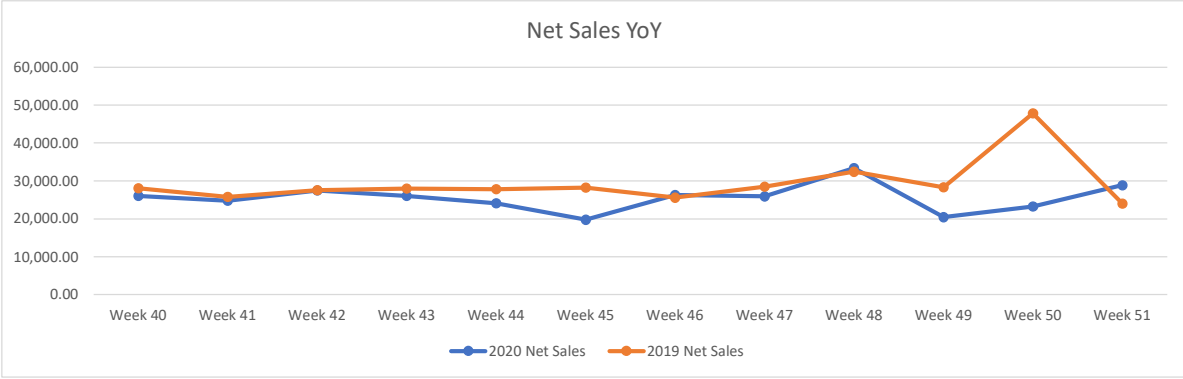

Vital Signs Charts - Last 12 Weeks

CWY - MarketPlace Grill

Vital Signs Charts - Last 12 Weeks

SDL - MarketPlace Grill

Vital Signs Charts - Last 12 Weeks

Carmines Pie House

Vital Signs Charts - Last 12 Weeks

Docs Fish Camp & Grill

Vital Signs Charts - Last 12 Weeks

Hamburger Inn Diner

Vital Signs Charts - Last 12 Weeks

Joes Italian

Vital Signs Charts - Last 12 Weeks

Lolas Burger & Tequila Bar

Vital Signs Charts - Last 12 Weeks

Malibu Beach Grill

Vital Signs Charts - Last 12 Weeks

Monterey Grill

Vital Signs Charts - Last 12 Weeks

Moon Dog Pie House

Vital Signs Charts - Last 12 Weeks

Noca Eatery-Roswell

Vital Signs Charts - Last 12 Weeks

Sono Sushi Restaurant & Bar

Vital Signs Charts - Last 12 Weeks

Zest Restaurant