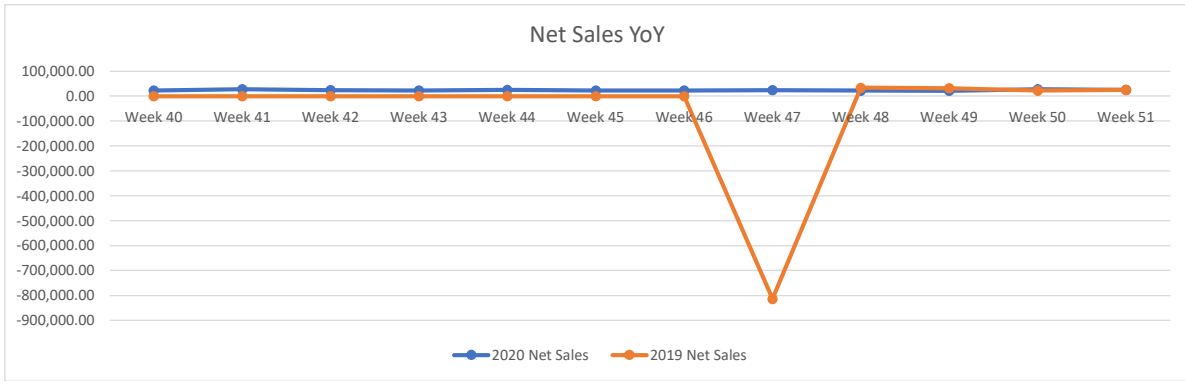

Malibu Beach Grill

Vital Signs Charts - Last 12 Weeks

Monterey Grill

Vital Signs Charts - Last 12 Weeks

Moon Dog Pie House

Vital Signs Charts - Last 12 Weeks

Noca Eatery-Roswell

Vital Signs Charts - Last 12 Weeks

Sono Sushi Restaurant & Bar

Vital Signs Charts - Last 12 Weeks

Zest Restaurant