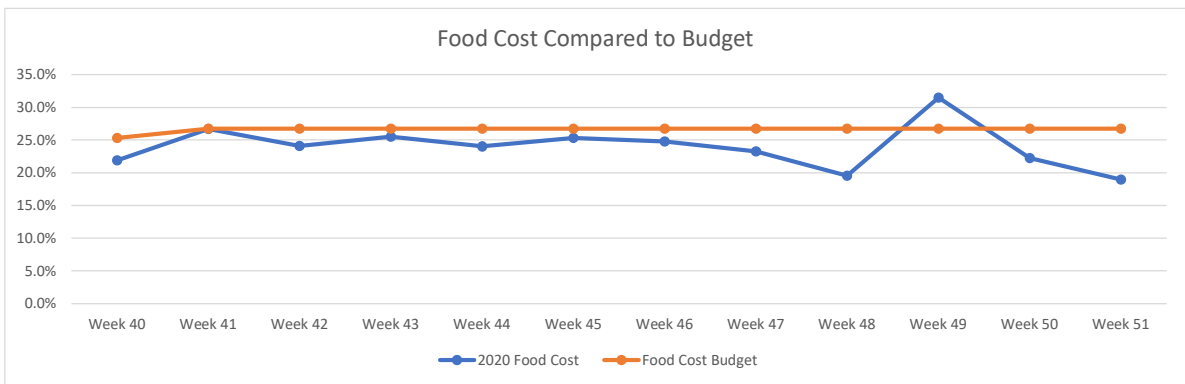

Malibu Beach Grill

Vital Signs Charts - Last 12 Weeks

Monterey Grill

Vital Signs Charts - Last 12 Weeks

Moon Dog Pie House

Vital Signs Charts - Last 12 Weeks

Noca Eatery-Roswell

Vital Signs Charts - Last 12 Weeks

Sono Sushi Restaurant & Bar

Vital Signs Charts - Last 12 Weeks

Zest Restaurant