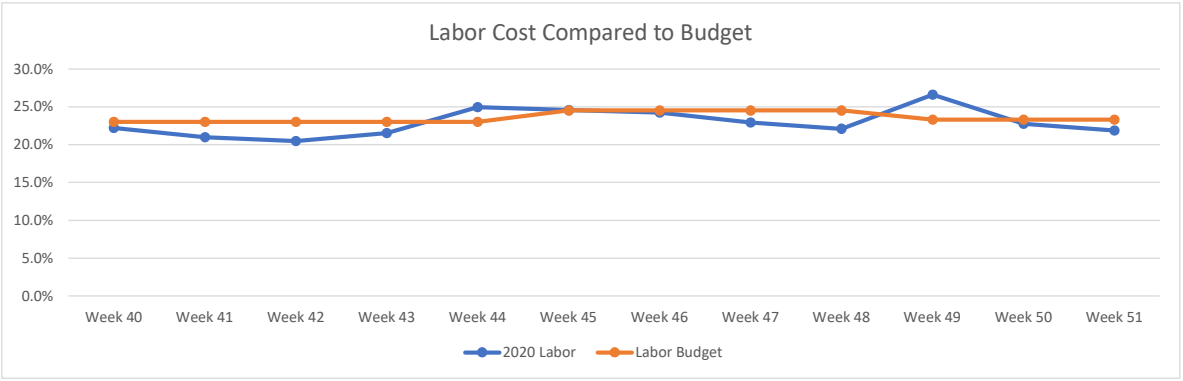

Vital Signs Charts - Last 12 Weeks

CWY - MarketPlace Grill

Vital Signs Charts - Last 12 Weeks

SDL - MarketPlace Grill

Vital Signs Charts - Last 12 Weeks

Carmines Pie House

Vital Signs Charts - Last 12 Weeks

Docs Fish Camp & Grill

Vital Signs Charts - Last 12 Weeks

Hamburger Inn Diner

Vital Signs Charts - Last 12 Weeks

Joes Italian

Vital Signs Charts - Last 12 Weeks

Lolas Burger & Tequila Bar

Vital Signs Charts - Last 12 Weeks

Malibu Beach Grill

Vital Signs Charts - Last 12 Weeks

Monterey Grill

Vital Signs Charts - Last 12 Weeks

Moon Dog Pie House

Vital Signs Charts - Last 12 Weeks

Noca Eatery-Roswell

Vital Signs Charts - Last 12 Weeks