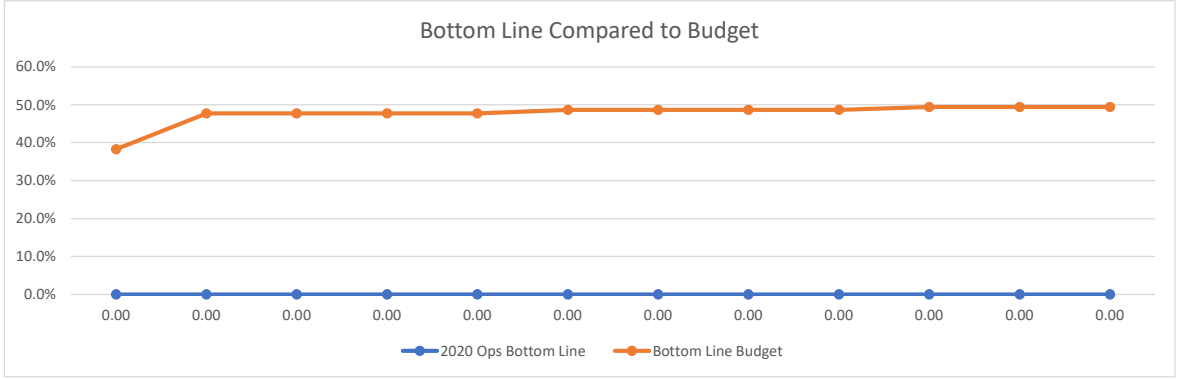

Docs Fish Camp & Grill

Vital Signs Charts - Last 12 Weeks

Hamburger Inn Diner

Vital Signs Charts - Last 12 Weeks

Joes Italian

Vital Signs Charts - Last 12 Weeks

Lolas Burger & Tequila Bar

Vital Signs Charts - Last 12 Weeks

Malibu Beach Grill

Vital Signs Charts - Last 12 Weeks

Monterey Grill

Vital Signs Charts - Last 12 Weeks

Moon Dog Pie House

Vital Signs Charts - Last 12 Weeks

Noca Eatery-Roswell

Vital Signs Charts - Last 12 Weeks