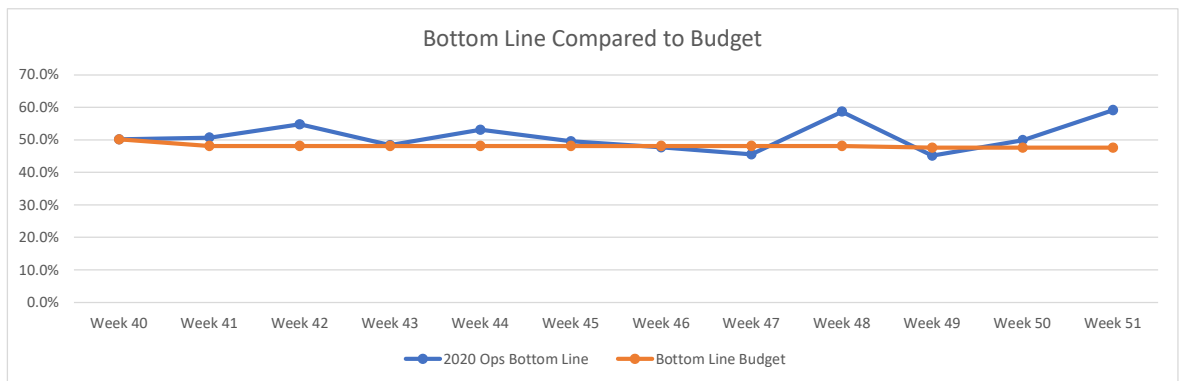

Malibu Beach Grill

Vital Signs Charts - Last 12 Weeks

Monterey Grill

Vital Signs Charts - Last 12 Weeks

Moon Dog Pie House

Vital Signs Charts - Last 12 Weeks

Noca Eatery-Roswell

Vital Signs Charts - Last 12 Weeks

Sono Sushi Restaurant & Bar

Vital Signs Charts - Last 12 Weeks

Zest Restaurant