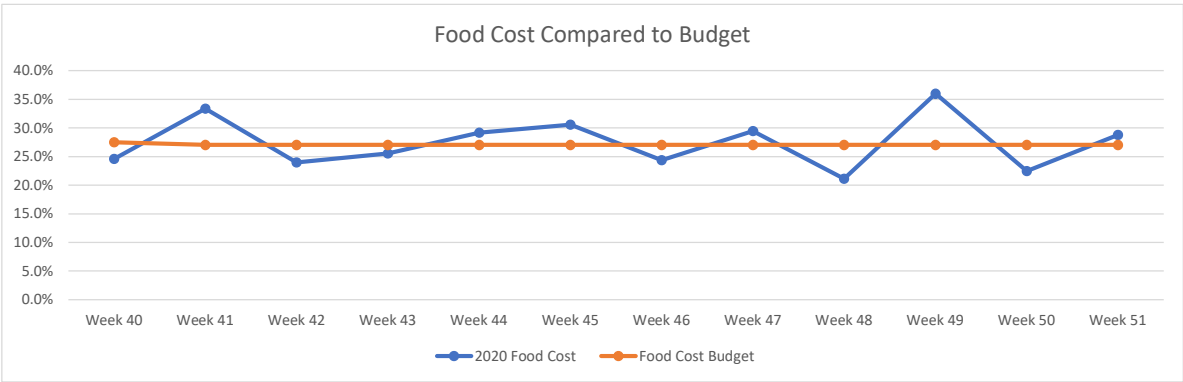

Docs Fish Camp & Grill

Vital Signs Charts - Last 12 Weeks

Hamburger Inn Diner

Vital Signs Charts - Last 12 Weeks

Joes Italian

Vital Signs Charts - Last 12 Weeks

Lolas Burger & Tequila Bar

Vital Signs Charts - Last 12 Weeks

Malibu Beach Grill

Vital Signs Charts - Last 12 Weeks

Monterey Grill

Vital Signs Charts - Last 12 Weeks

Moon Dog Pie House

Vital Signs Charts - Last 12 Weeks

Noca Eatery-Roswell

Vital Signs Charts - Last 12 Weeks

Sono Sushi Restaurant & Bar

Vital Signs Charts - Last 12 Weeks

Zest Restaurant