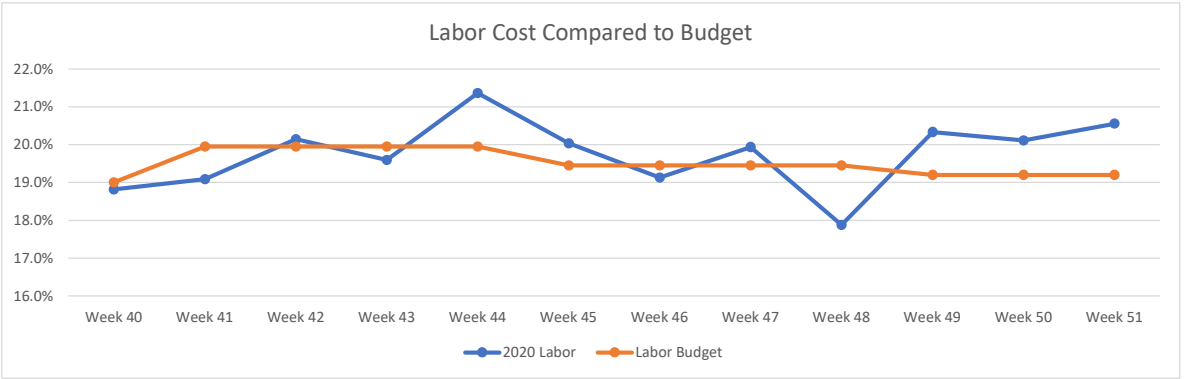

Vital Signs Charts - Last 12 Weeks

CWY - MarketPlace Grill

Vital Signs Charts - Last 12 Weeks

SDL - MarketPlace Grill

Vital Signs Charts - Last 12 Weeks

Carmines Pie House

Vital Signs Charts - Last 12 Weeks

Docs Fish Camp & Grill

Vital Signs Charts - Last 12 Weeks

Hamburger Inn Diner

Vital Signs Charts - Last 12 Weeks

Joes Italian

Vital Signs Charts - Last 12 Weeks

Lolas Burger & Tequila Bar

Vital Signs Charts - Last 12 Weeks

Malibu Beach Grill

Vital Signs Charts - Last 12 Weeks

Monterey Grill

Vital Signs Charts - Last 12 Weeks

Moon Dog Pie House

Vital Signs Charts - Last 12 Weeks

Noca Eatery-Roswell

Vital Signs Charts - Last 12 Weeks