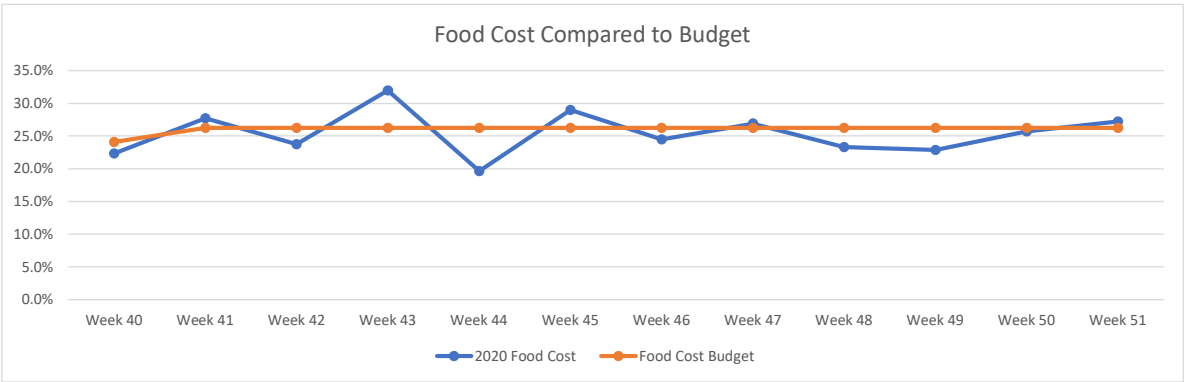

Vital Signs Charts - Last 12 Weeks

CWY - MarketPlace Grill

Vital Signs Charts - Last 12 Weeks

SDL - MarketPlace Grill

Vital Signs Charts - Last 12 Weeks

Carmines Pie House

Vital Signs Charts - Last 12 Weeks

Docs Fish Camp & Grill

Vital Signs Charts - Last 12 Weeks

Hamburger Inn Diner

Vital Signs Charts - Last 12 Weeks

Joes Italian

Vital Signs Charts - Last 12 Weeks

Lolas Burger & Tequila Bar

Vital Signs Charts - Last 12 Weeks

Malibu Beach Grill

Vital Signs Charts - Last 12 Weeks

Monterey Grill

Vital Signs Charts - Last 12 Weeks

Moon Dog Pie House

Vital Signs Charts - Last 12 Weeks

Noca Eatery-Roswell

Vital Signs Charts - Last 12 Weeks