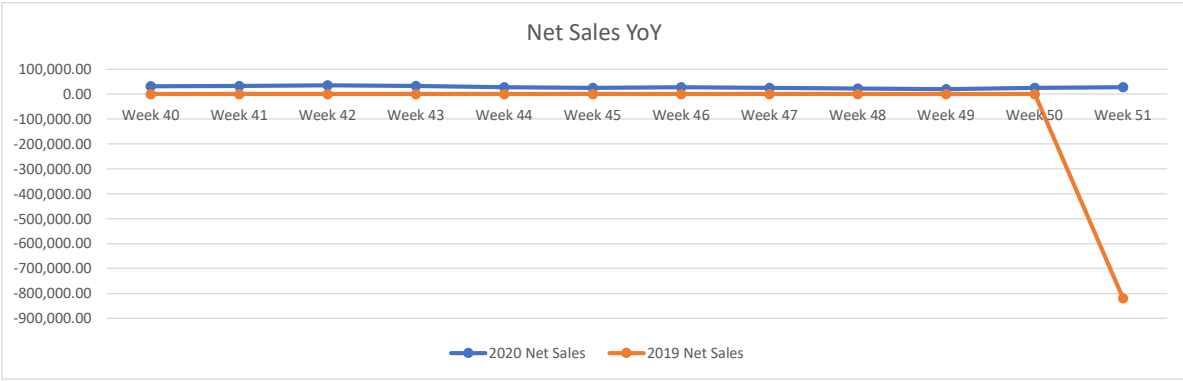

Vital Signs Charts - Last 12 Weeks

CWY - MarketPlace Grill

Vital Signs Charts - Last 12 Weeks

SDL - MarketPlace Grill

Vital Signs Charts - Last 12 Weeks

Carmines Pie House

Vital Signs Charts - Last 12 Weeks

Docs Fish Camp & Grill

Vital Signs Charts - Last 12 Weeks

Hamburger Inn Diner

Vital Signs Charts - Last 12 Weeks

Joes Italian

Vital Signs Charts - Last 12 Weeks

Lolas Burger & Tequila Bar

Vital Signs Charts - Last 12 Weeks

Malibu Beach Grill

Vital Signs Charts - Last 12 Weeks

Monterey Grill

Vital Signs Charts - Last 12 Weeks

Moon Dog Pie House

Vital Signs Charts - Last 12 Weeks

Noca Eatery-Roswell

Vital Signs Charts - Last 12 Weeks