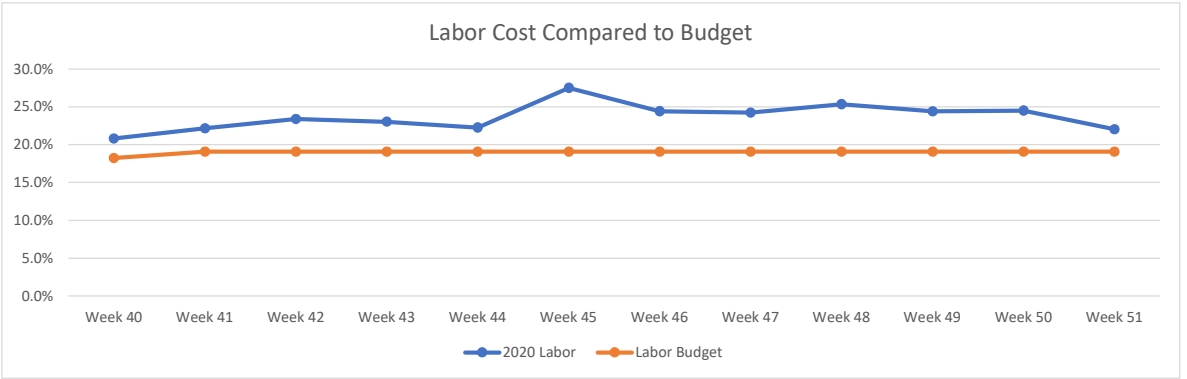

Vital Signs Charts - Last 12 Weeks

CWY - MarketPlace Grill

Vital Signs Charts - Last 12 Weeks

SDL - MarketPlace Grill

Vital Signs Charts - Last 12 Weeks

Carmines Pie House

Vital Signs Charts - Last 12 Weeks

Docs Fish Camp & Grill

Vital Signs Charts - Last 12 Weeks

Hamburger Inn Diner

Vital Signs Charts - Last 12 Weeks

Joes Italian

Vital Signs Charts - Last 12 Weeks

Lolas Burger & Tequila Bar

Vital Signs Charts - Last 12 Weeks

Malibu Beach Grill

Vital Signs Charts - Last 12 Weeks

Monterey Grill

Vital Signs Charts - Last 12 Weeks

Moon Dog Pie House

Vital Signs Charts - Last 12 Weeks

Noca Eatery-Roswell

Vital Signs Charts - Last 12 Weeks