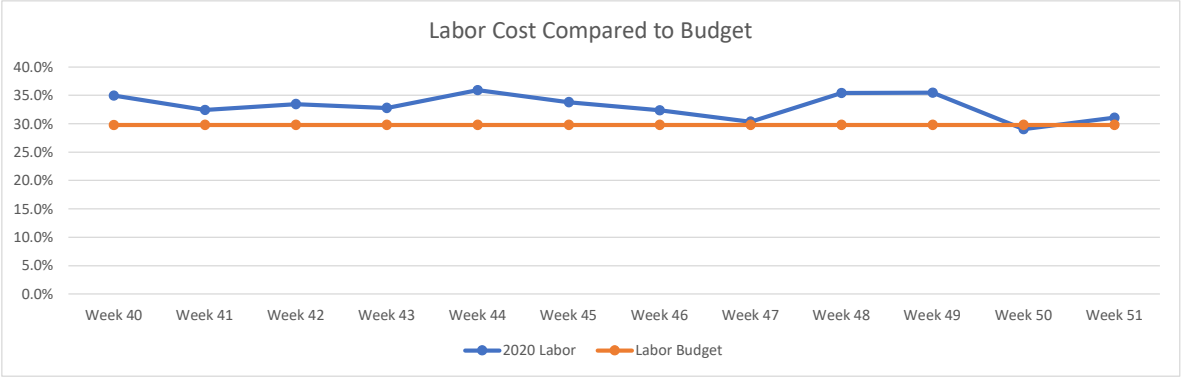

Vital Signs Charts - Last 12 Weeks

CWY - MarketPlace Grill

Vital Signs Charts - Last 12 Weeks

SDL - MarketPlace Grill

Vital Signs Charts - Last 12 Weeks

Carmines Pie House

Vital Signs Charts - Last 12 Weeks

Docs Fish Camp & Grill

Vital Signs Charts - Last 12 Weeks

Hamburger Inn Diner

Vital Signs Charts - Last 12 Weeks

Joes Italian

Vital Signs Charts - Last 12 Weeks

Lolas Burger & Tequila Bar

Vital Signs Charts - Last 12 Weeks

Malibu Beach Grill

Vital Signs Charts - Last 12 Weeks

Monterey Grill

Vital Signs Charts - Last 12 Weeks

Moon Dog Pie House

Vital Signs Charts - Last 12 Weeks

Noca Eatery-Roswell

Vital Signs Charts - Last 12 Weeks

Sono Sushi Restaurant & Bar

Vital Signs Charts - Last 12 Weeks

Zest Restaurant