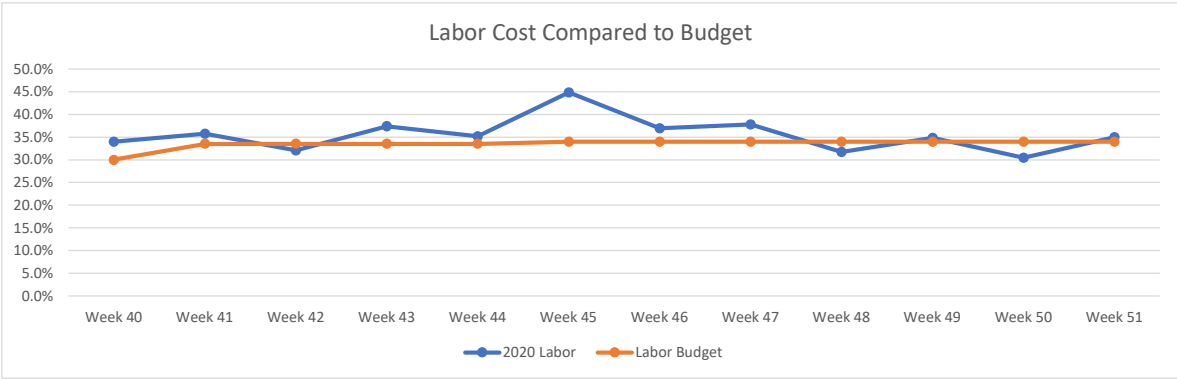

Vital Signs Charts - Last 12 Weeks

CWY - MarketPlace Grill

Vital Signs Charts - Last 12 Weeks

SDL - MarketPlace Grill

Vital Signs Charts - Last 12 Weeks

Carmines Pie House

Vital Signs Charts - Last 12 Weeks

Docs Fish Camp & Grill

Vital Signs Charts - Last 12 Weeks

Hamburger Inn Diner

Vital Signs Charts - Last 12 Weeks

Joes Italian

Vital Signs Charts - Last 12 Weeks

Lolas Burger & Tequila Bar

Vital Signs Charts - Last 12 Weeks

Malibu Beach Grill

Vital Signs Charts - Last 12 Weeks

Monterey Grill

Vital Signs Charts - Last 12 Weeks

Moon Dog Pie House

Vital Signs Charts - Last 12 Weeks

Noca Eatery-Roswell

Vital Signs Charts - Last 12 Weeks