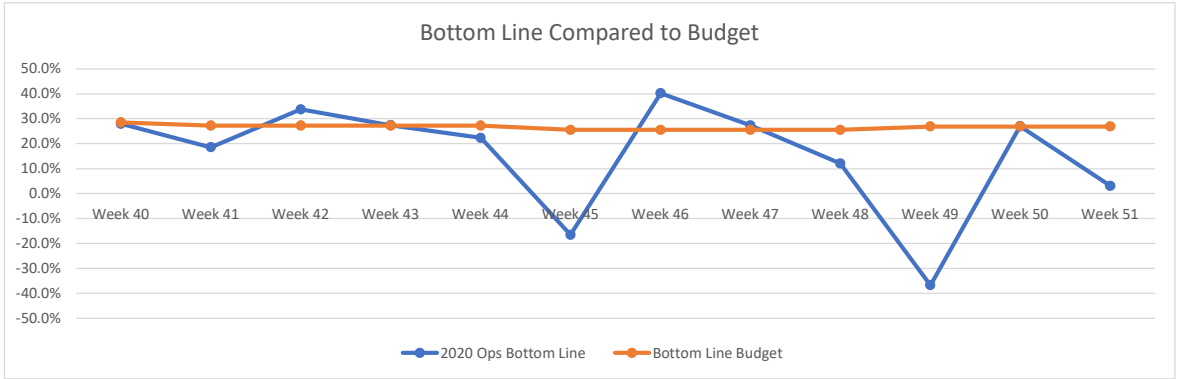

Docs Fish Camp & Grill

Vital Signs Charts - Last 12 Weeks

Hamburger Inn Diner

Vital Signs Charts - Last 12 Weeks

Joes Italian

Vital Signs Charts - Last 12 Weeks

Lolas Burger & Tequila Bar

Vital Signs Charts - Last 12 Weeks

Malibu Beach Grill

Vital Signs Charts - Last 12 Weeks

Monterey Grill

Vital Signs Charts - Last 12 Weeks

Moon Dog Pie House

Vital Signs Charts - Last 12 Weeks

Noca Eatery-Roswell

Vital Signs Charts - Last 12 Weeks

Sono Sushi Restaurant & Bar

Vital Signs Charts - Last 12 Weeks

Zest Restaurant