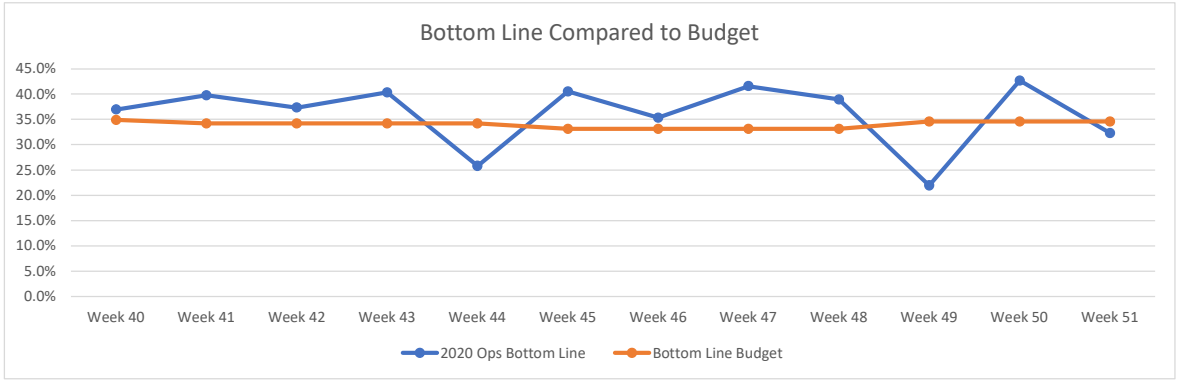

Vital Signs Charts - Last 12 Weeks

CWY - MarketPlace Grill

Vital Signs Charts - Last 12 Weeks

SDL - MarketPlace Grill

Vital Signs Charts - Last 12 Weeks

Carmines Pie House

Vital Signs Charts - Last 12 Weeks

Docs Fish Camp & Grill

Vital Signs Charts - Last 12 Weeks

Hamburger Inn Diner

Vital Signs Charts - Last 12 Weeks

Joes Italian

Vital Signs Charts - Last 12 Weeks

Lolas Burger & Tequila Bar

Vital Signs Charts - Last 12 Weeks

Malibu Beach Grill

Vital Signs Charts - Last 12 Weeks

Monterey Grill

Vital Signs Charts - Last 12 Weeks

Moon Dog Pie House

Vital Signs Charts - Last 12 Weeks

Noca Eatery-Roswell

Vital Signs Charts - Last 12 Weeks