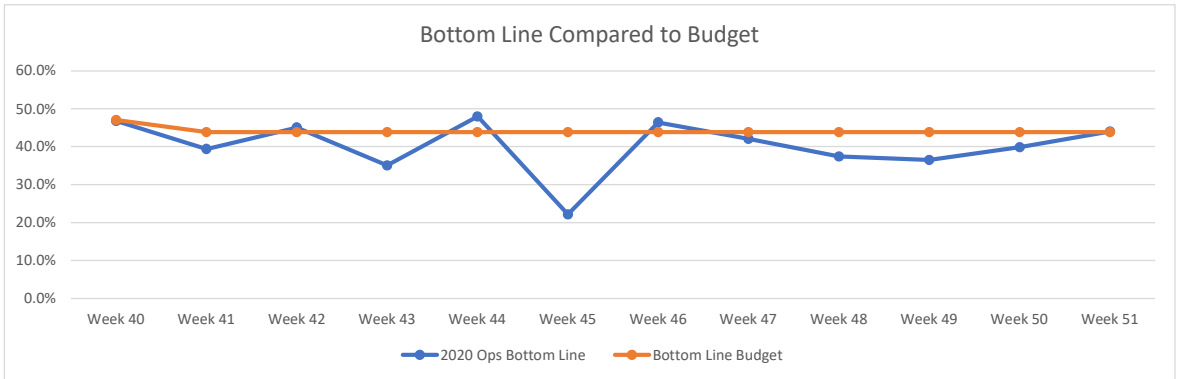

Vital Signs Charts - Last 12 Weeks

CWY - MarketPlace Grill

Vital Signs Charts - Last 12 Weeks

SDL - MarketPlace Grill

Vital Signs Charts - Last 12 Weeks

Carmines Pie House

Vital Signs Charts - Last 12 Weeks

Docs Fish Camp & Grill

Vital Signs Charts - Last 12 Weeks

Hamburger Inn Diner

Vital Signs Charts - Last 12 Weeks

Joes Italian

Vital Signs Charts - Last 12 Weeks

Lolas Burger & Tequila Bar

Vital Signs Charts - Last 12 Weeks

Malibu Beach Grill

Vital Signs Charts - Last 12 Weeks

Monterey Grill

Vital Signs Charts - Last 12 Weeks

Moon Dog Pie House

Vital Signs Charts - Last 12 Weeks

Noca Eatery-Roswell

Vital Signs Charts - Last 12 Weeks