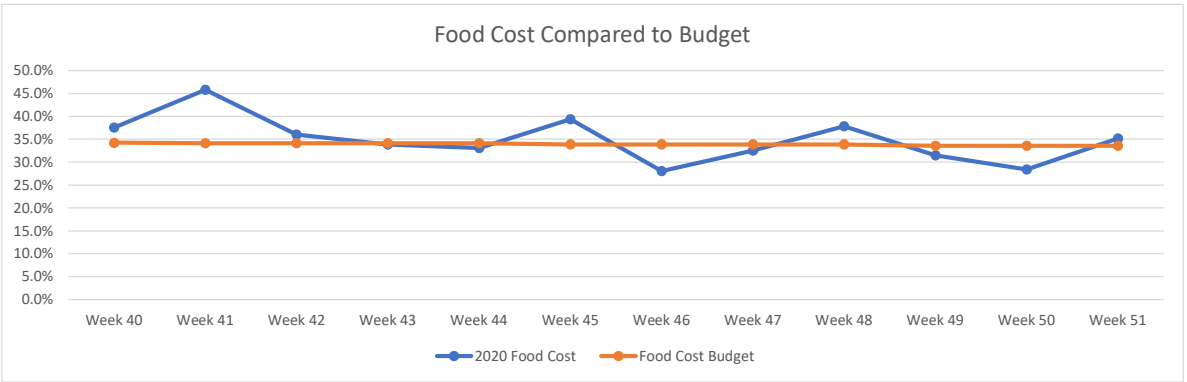

Vital Signs Charts - Last 12 Weeks

CWY - MarketPlace Grill

Vital Signs Charts - Last 12 Weeks

SDL - MarketPlace Grill

Vital Signs Charts - Last 12 Weeks

Carmines Pie House

Vital Signs Charts - Last 12 Weeks

Docs Fish Camp & Grill

Vital Signs Charts - Last 12 Weeks

Hamburger Inn Diner

Vital Signs Charts - Last 12 Weeks

Joes Italian

Vital Signs Charts - Last 12 Weeks

Lolas Burger & Tequila Bar

Vital Signs Charts - Last 12 Weeks

Malibu Beach Grill

Vital Signs Charts - Last 12 Weeks

Monterey Grill

Vital Signs Charts - Last 12 Weeks

Moon Dog Pie House

Vital Signs Charts - Last 12 Weeks

Noca Eatery-Roswell

Vital Signs Charts - Last 12 Weeks

Sono Sushi Restaurant & Bar

Vital Signs Charts - Last 12 Weeks

Zest Restaurant