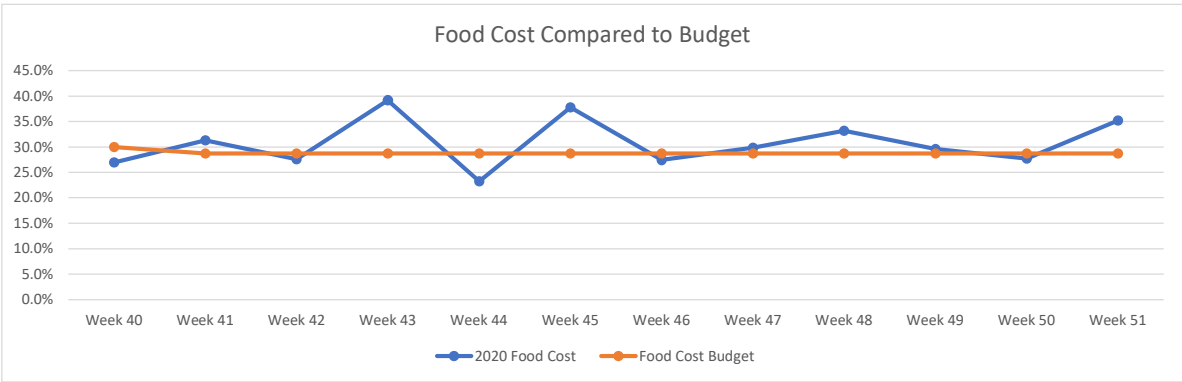

Vital Signs Charts - Last 12 Weeks

CWY - MarketPlace Grill

Vital Signs Charts - Last 12 Weeks

SDL - MarketPlace Grill

Vital Signs Charts - Last 12 Weeks

Carmines Pie House

Vital Signs Charts - Last 12 Weeks

Docs Fish Camp & Grill

Vital Signs Charts - Last 12 Weeks

Hamburger Inn Diner

Vital Signs Charts - Last 12 Weeks

Joes Italian

Vital Signs Charts - Last 12 Weeks

Lolas Burger & Tequila Bar

Vital Signs Charts - Last 12 Weeks

Malibu Beach Grill

Vital Signs Charts - Last 12 Weeks

Monterey Grill

Vital Signs Charts - Last 12 Weeks

Moon Dog Pie House

Vital Signs Charts - Last 12 Weeks

Noca Eatery-Roswell

Vital Signs Charts - Last 12 Weeks