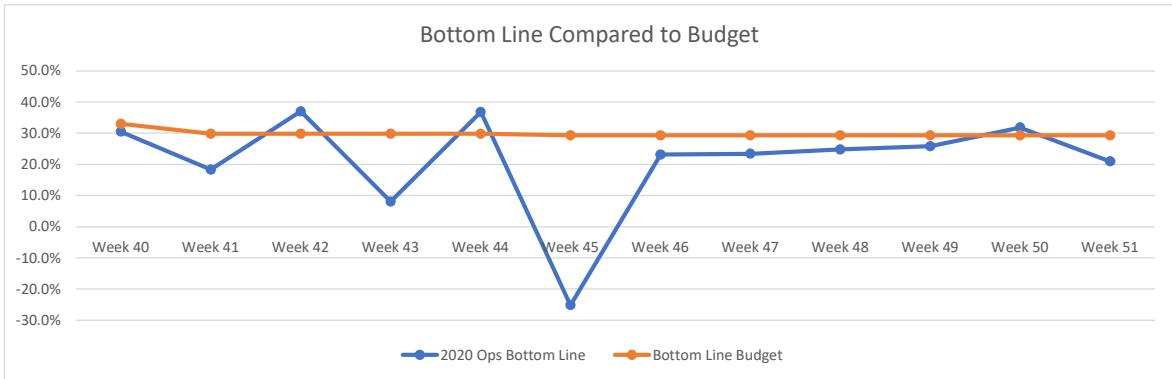

Vital Signs Charts - Last 12 Weeks

CWY - MarketPlace Grill

Vital Signs Charts - Last 12 Weeks

SDL - MarketPlace Grill

Vital Signs Charts - Last 12 Weeks

Carmines Pie House

Vital Signs Charts - Last 12 Weeks

Docs Fish Camp & Grill

Vital Signs Charts - Last 12 Weeks

Hamburger Inn Diner

Vital Signs Charts - Last 12 Weeks

Joes Italian

Vital Signs Charts - Last 12 Weeks

Lolas Burger & Tequila Bar

Vital Signs Charts - Last 12 Weeks

Malibu Beach Grill

Vital Signs Charts - Last 12 Weeks

Monterey Grill

Vital Signs Charts - Last 12 Weeks

Moon Dog Pie House

Vital Signs Charts - Last 12 Weeks

Noca Eatery-Roswell

Vital Signs Charts - Last 12 Weeks