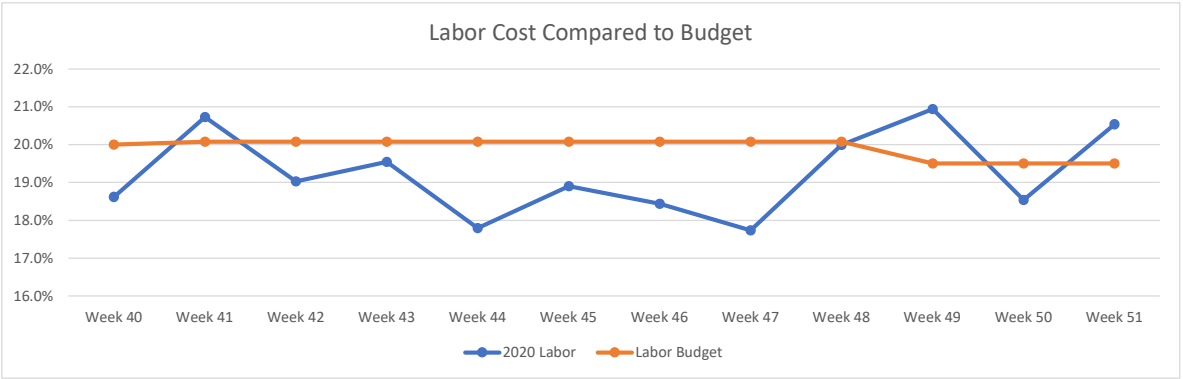

Docs Fish Camp & Grill

Vital Signs Charts - Last 12 Weeks

Hamburger Inn Diner

Vital Signs Charts - Last 12 Weeks

Joes Italian

Vital Signs Charts - Last 12 Weeks

Lolas Burger & Tequila Bar

Vital Signs Charts - Last 12 Weeks

Malibu Beach Grill

Vital Signs Charts - Last 12 Weeks

Monterey Grill

Vital Signs Charts - Last 12 Weeks

Moon Dog Pie House

Vital Signs Charts - Last 12 Weeks

Noca Eatery-Roswell

Vital Signs Charts - Last 12 Weeks

Sono Sushi Restaurant & Bar

Vital Signs Charts - Last 12 Weeks

Zest Restaurant