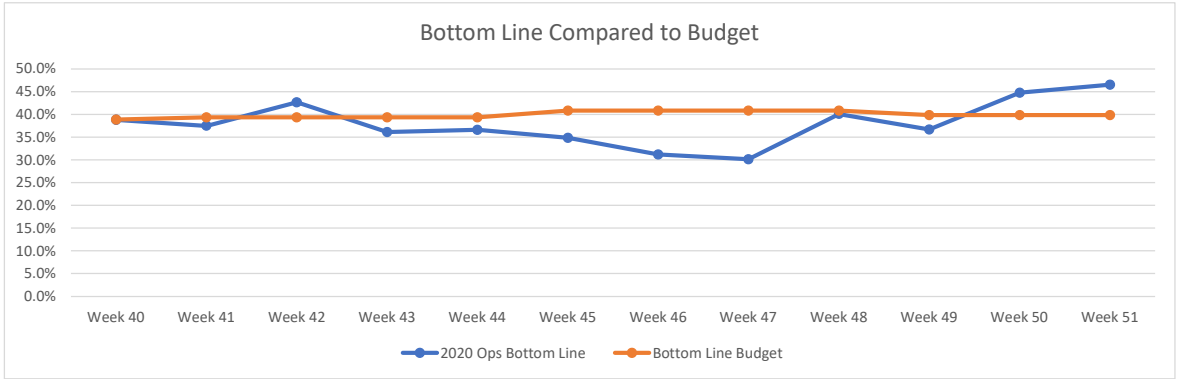

Vital Signs Charts - Last 12 Weeks

CWY - MarketPlace Grill

Vital Signs Charts - Last 12 Weeks

SDL - MarketPlace Grill

Vital Signs Charts - Last 12 Weeks

Carmines Pie House

Vital Signs Charts - Last 12 Weeks

Docs Fish Camp & Grill

Vital Signs Charts - Last 12 Weeks

Hamburger Inn Diner

Vital Signs Charts - Last 12 Weeks

Joes Italian

Vital Signs Charts - Last 12 Weeks

Lolas Burger & Tequila Bar

Vital Signs Charts - Last 12 Weeks

Malibu Beach Grill

Vital Signs Charts - Last 12 Weeks

Monterey Grill

Vital Signs Charts - Last 12 Weeks

Moon Dog Pie House

Vital Signs Charts - Last 12 Weeks

Noca Eatery-Roswell

Vital Signs Charts - Last 12 Weeks

Sono Sushi Restaurant & Bar

Vital Signs Charts - Last 12 Weeks

Zest Restaurant