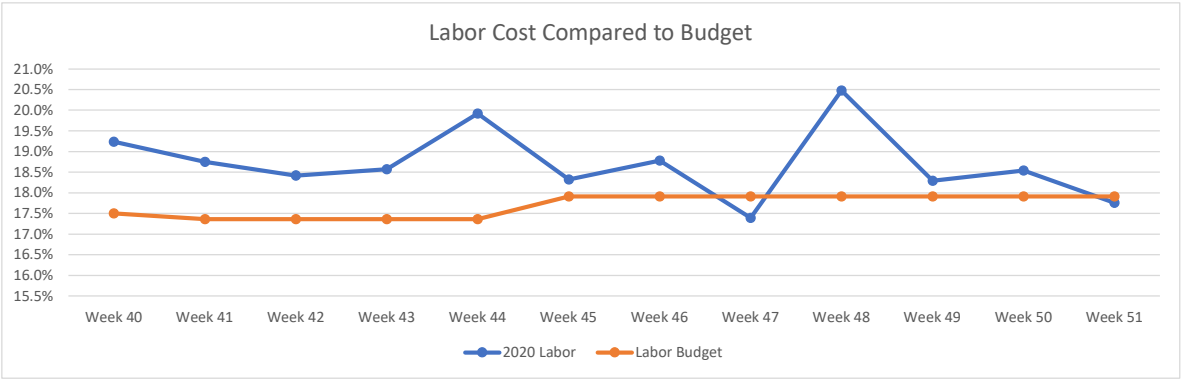

Vital Signs Charts - Last 12 Weeks

CWY - MarketPlace Grill

Vital Signs Charts - Last 12 Weeks

SDL - MarketPlace Grill

Vital Signs Charts - Last 12 Weeks

Carmines Pie House

Vital Signs Charts - Last 12 Weeks

Docs Fish Camp & Grill

Vital Signs Charts - Last 12 Weeks

Hamburger Inn Diner

Vital Signs Charts - Last 12 Weeks

Joes Italian

Vital Signs Charts - Last 12 Weeks

Lolas Burger & Tequila Bar

Vital Signs Charts - Last 12 Weeks

Malibu Beach Grill

Vital Signs Charts - Last 12 Weeks

Monterey Grill

Vital Signs Charts - Last 12 Weeks

Moon Dog Pie House

Vital Signs Charts - Last 12 Weeks

Noca Eatery-Roswell

Vital Signs Charts - Last 12 Weeks