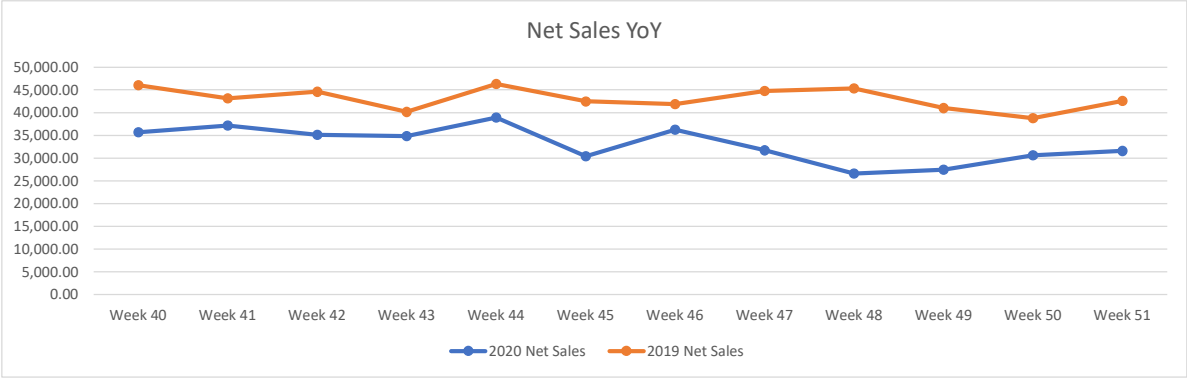

Vital Signs Charts - Last 12 Weeks

CWY - MarketPlace Grill

Vital Signs Charts - Last 12 Weeks

SDL - MarketPlace Grill

Vital Signs Charts - Last 12 Weeks

Carmines Pie House

Vital Signs Charts - Last 12 Weeks

Docs Fish Camp & Grill

Vital Signs Charts - Last 12 Weeks

Hamburger Inn Diner

Vital Signs Charts - Last 12 Weeks

Joes Italian

Vital Signs Charts - Last 12 Weeks

Lolas Burger & Tequila Bar

Vital Signs Charts - Last 12 Weeks

Malibu Beach Grill

Vital Signs Charts - Last 12 Weeks

Monterey Grill

Vital Signs Charts - Last 12 Weeks

Moon Dog Pie House

Vital Signs Charts - Last 12 Weeks

Noca Eatery-Roswell

Vital Signs Charts - Last 12 Weeks