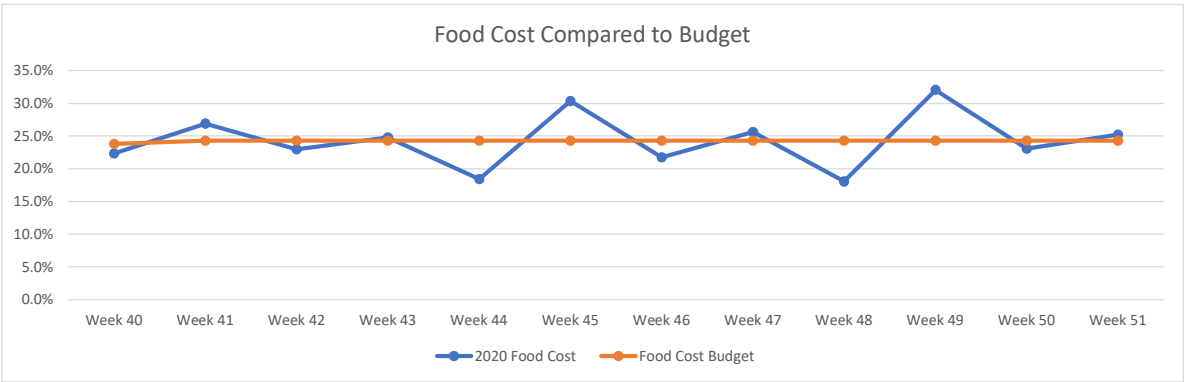

Vital Signs Charts - Last 12 Weeks

CWY - MarketPlace Grill

Vital Signs Charts - Last 12 Weeks

SDL - MarketPlace Grill

Vital Signs Charts - Last 12 Weeks

Carmines Pie House

Vital Signs Charts - Last 12 Weeks

Docs Fish Camp & Grill

Vital Signs Charts - Last 12 Weeks

Hamburger Inn Diner

Vital Signs Charts - Last 12 Weeks

Joes Italian

Vital Signs Charts - Last 12 Weeks

Lolas Burger & Tequila Bar

Vital Signs Charts - Last 12 Weeks

Malibu Beach Grill

Vital Signs Charts - Last 12 Weeks

Monterey Grill

Vital Signs Charts - Last 12 Weeks

Moon Dog Pie House

Vital Signs Charts - Last 12 Weeks

Noca Eatery-Roswell

Vital Signs Charts - Last 12 Weeks