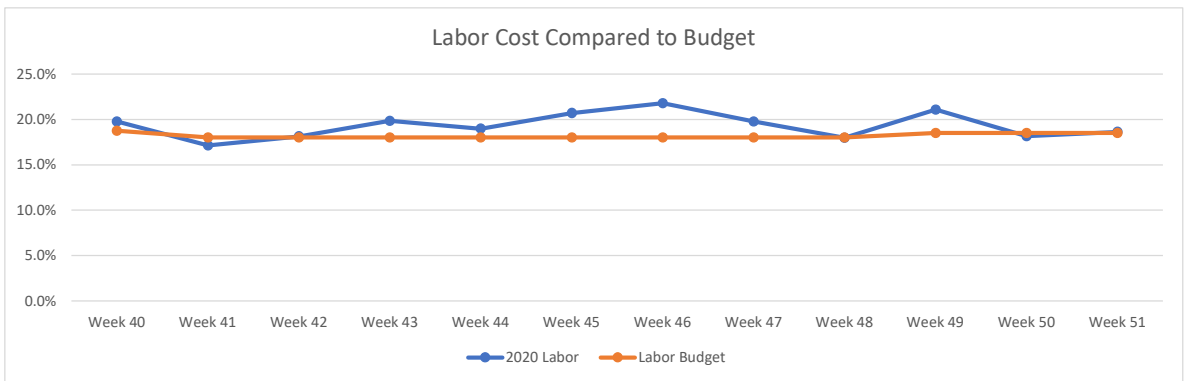

Malibu Beach Grill

Vital Signs Charts - Last 12 Weeks

Monterey Grill

Vital Signs Charts - Last 12 Weeks

Moon Dog Pie House

Vital Signs Charts - Last 12 Weeks

Noca Eatery-Roswell

Vital Signs Charts - Last 12 Weeks

Sono Sushi Restaurant & Bar

Vital Signs Charts - Last 12 Weeks

Zest Restaurant