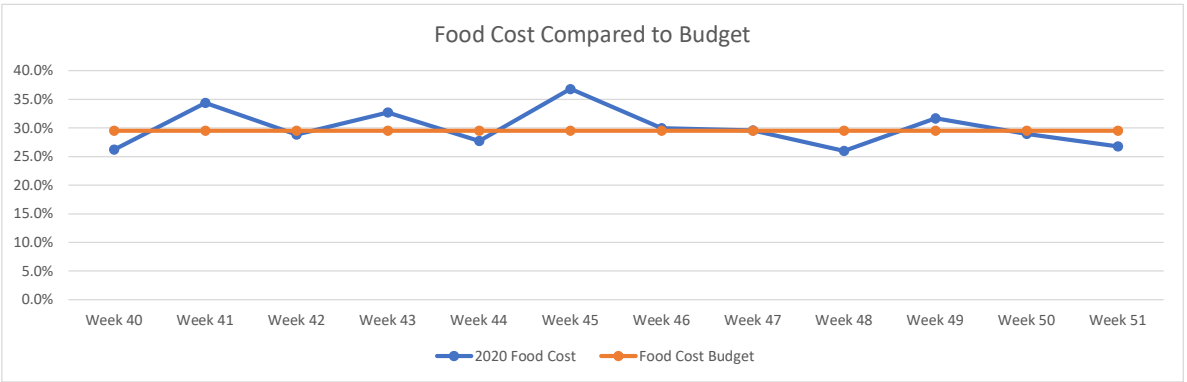

Vital Signs Charts - Last 12 Weeks

CWY - MarketPlace Grill

Vital Signs Charts - Last 12 Weeks

SDL - MarketPlace Grill

Vital Signs Charts - Last 12 Weeks

Carmines Pie House

Vital Signs Charts - Last 12 Weeks

Docs Fish Camp & Grill

Vital Signs Charts - Last 12 Weeks

Hamburger Inn Diner

Vital Signs Charts - Last 12 Weeks

Joes Italian

Vital Signs Charts - Last 12 Weeks

Lolas Burger & Tequila Bar

Vital Signs Charts - Last 12 Weeks

Malibu Beach Grill

Vital Signs Charts - Last 12 Weeks

Monterey Grill

Vital Signs Charts - Last 12 Weeks

Moon Dog Pie House

Vital Signs Charts - Last 12 Weeks

Noca Eatery-Roswell

Vital Signs Charts - Last 12 Weeks