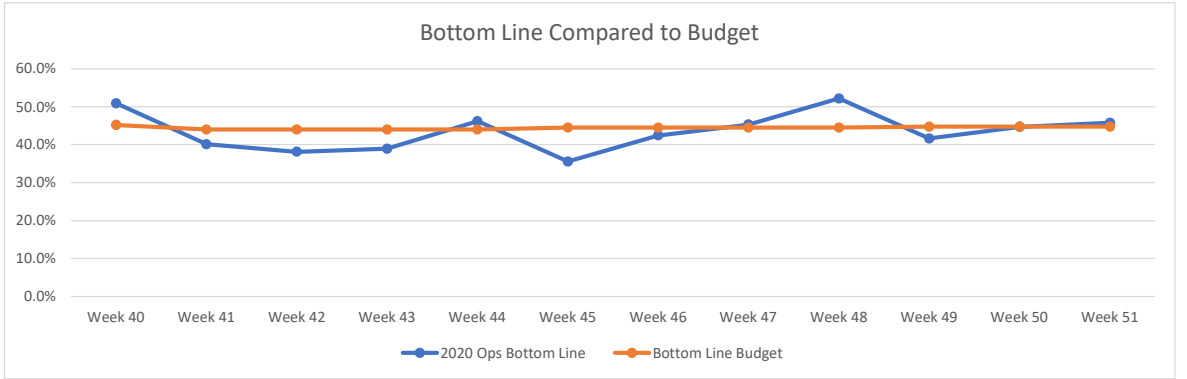

Vital Signs Charts - Last 12 Weeks

CWY - MarketPlace Grill

Vital Signs Charts - Last 12 Weeks

SDL - MarketPlace Grill

Vital Signs Charts - Last 12 Weeks

Carmines Pie House

Vital Signs Charts - Last 12 Weeks

Docs Fish Camp & Grill

Vital Signs Charts - Last 12 Weeks

Hamburger Inn Diner

Vital Signs Charts - Last 12 Weeks

Joes Italian

Vital Signs Charts - Last 12 Weeks

Lolas Burger & Tequila Bar

Vital Signs Charts - Last 12 Weeks

Malibu Beach Grill

Vital Signs Charts - Last 12 Weeks

Monterey Grill

Vital Signs Charts - Last 12 Weeks

Moon Dog Pie House

Vital Signs Charts - Last 12 Weeks

Noca Eatery-Roswell

Vital Signs Charts - Last 12 Weeks