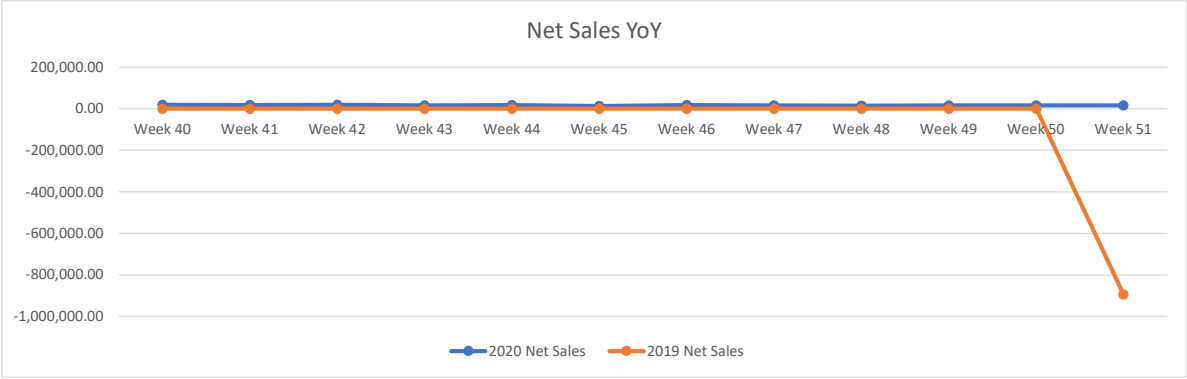

Vital Signs Charts - Last 12 Weeks

CWY - MarketPlace Grill

Vital Signs Charts - Last 12 Weeks

SDL - MarketPlace Grill

Vital Signs Charts - Last 12 Weeks

Carmines Pie House

Vital Signs Charts - Last 12 Weeks

Docs Fish Camp & Grill

Vital Signs Charts - Last 12 Weeks

Hamburger Inn Diner

Vital Signs Charts - Last 12 Weeks

Joes Italian

Vital Signs Charts - Last 12 Weeks

Lolas Burger & Tequila Bar

Vital Signs Charts - Last 12 Weeks

Malibu Beach Grill

Vital Signs Charts - Last 12 Weeks

Monterey Grill

Vital Signs Charts - Last 12 Weeks

Moon Dog Pie House

Vital Signs Charts - Last 12 Weeks

Noca Eatery-Roswell

Vital Signs Charts - Last 12 Weeks